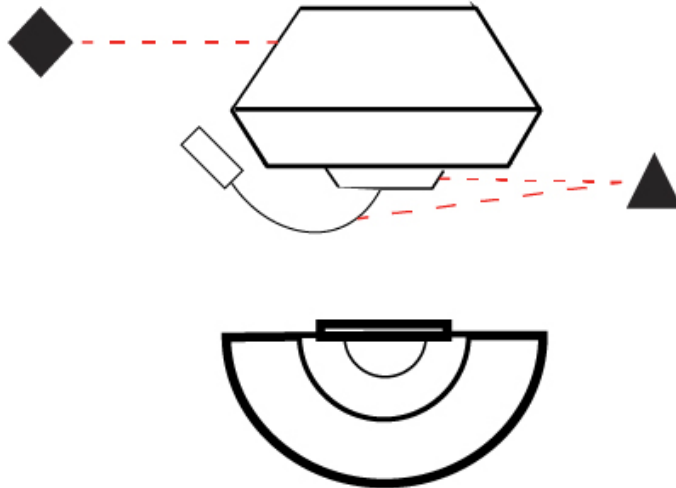

D113016-

PROJECT

TYPE

SPECIFIER

QUANTITY

DATE

D