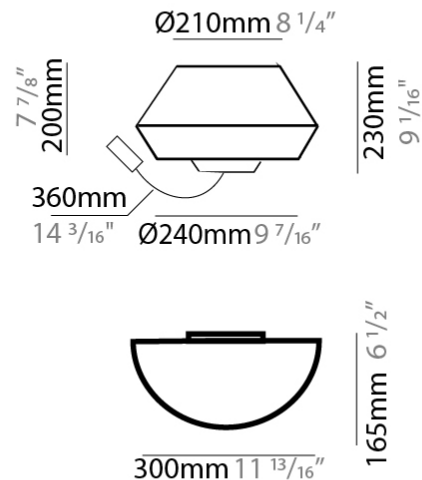

1. To build a product code in our configurator select the specify button on the base model # product page
2. To build a manual product code on this datasheet choose from the options listed below in blue font and add the suffix to the base model #

GENERAL

Series: Banyo
Brand: Ole
Division: Design
Mounting Type: Surface
Mounting Location: Wall
Subcategory: On/Off Switch

PHYSICAL

Shape: Round
Width (mm): 300
Width (in): 11 ¹³/₁₆
Height (mm): 230
Depth (mm): 300
Height (in): 9 ¹/₁₆
Extension (mm): 165
Extension (in): 6 ¹/₂
Light Distribution: Direct / Indirect
Weight (kg): 1.2
Weight (lbs): 2.6
Diffuser: Satin Glass
Fixture Finish: [BEI](#) / [BLK](#) / [BLU](#) / [COG](#) / [DGN](#) / [GRY](#) / [MRN](#) / [MOC](#) / [MUS](#) / [OLV](#) / [SIL](#) / [STN](#) / [TER](#) / [WHI](#)
Holder Finish: [MWH](#) / [MBK](#)
Accent Finish: Black (except for White Cord)
Fixture Material: Fabric Cord / Metal

ELECTRICAL

Number of Lamps: 1
Lamp Type: LED + LED Retrofit
Input Wattage (W): 3 (LED)
Bulb Included: Bulb Not Included
Max. Wattage Per Lamp (W): 15
Lamp Base: E26
Dimming: Non-Dimmable
Driver Included: Yes
Driver Location: Integrated
Driver Type: Constant Current 500mA
Driver Class: Class 2
Input Voltage (V): 120
Constant Current (MA): 500
Upon Request: GU24

LED

Number of LEDs: 1
Color Temperature (°K): 4000
Max. Delivered Lumen (lm): 180
CRI: >80 CRI
Lamp Life (hrs): 25000

OPTICAL

RATINGS AND CERTIFICATIONS

Certified By: Certified for North American Standards
IP rating: IP20